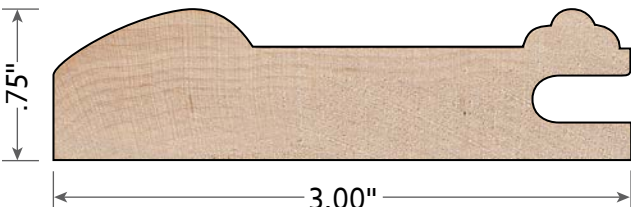

243
cope and stick

Cabinet Door Stiles and Rails

47
miter (center rail)

55
miter

94 B
miter

143
miter

145
miter

147
miter