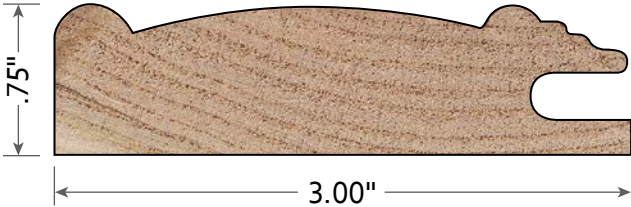

243
cope and stick

Cabinet Door Stiles and Rails

47
miter (center rail)

55
miter

94 B
miter

143
miter

145
miter

147
miter