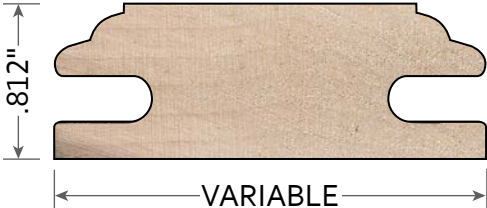

155-2
cope and stick