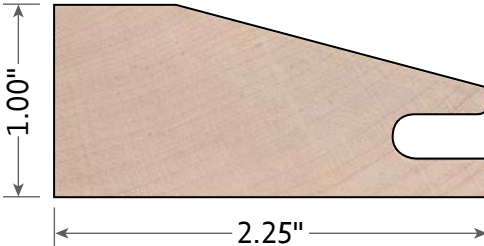

Cabinet Door Stiles and Rails

169
miter