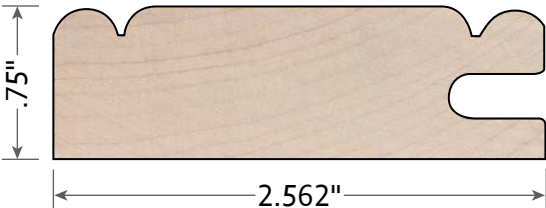

243
cope and stick

Cabinet Door Stiles and Rails

47
miter (center rail)

55
miter

94 B
miter

143
miter

145
miter

147
miter