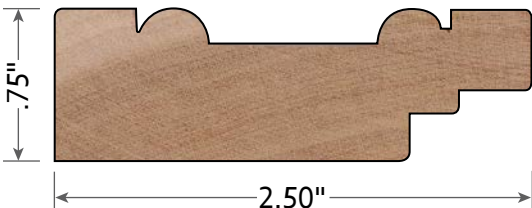

Cabinet Door Stiles and Rails

175
miter